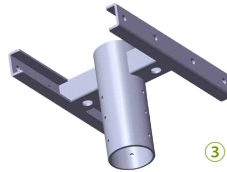

COVER ASYMMETRICAL

PROTECTIVE GRID

LOUVER ASYMMETRICAL

①

②

③

④

ADAPTERS NOTE: We can customize different types adapters and arms.

ADJUSTABLE MOUNT

Adjustable loop mounting bracket rotates 180° for convenient optical control and easy replacement of existing fixture installations.