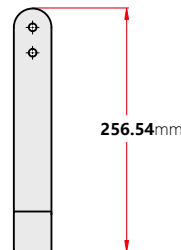

DIMENSIONS & WEIGHT

★ HANDLE THREE VIEW DRAWING

② Left View

③ Vertical View

FIXTURE WEIGHT : 10.7 kg

PHOTOMETRICS

Chart 2: Isocandela Plot
AVERAGE BEAM ANGLE(50%): 71.2 DEG

ORDERING INFORMATION

SPECIFICATIONS

Beam Angle | Asymmetric
Lumen Output | 13,000LM / 19,500LM / 26,000LM
OPERATING TEMPERATURE | -40°C to 50°C
IP RATING | IP 65
LIFE TIME | 50,000hours

LISTINGS

UL Listed
DLC Listed

Other Details