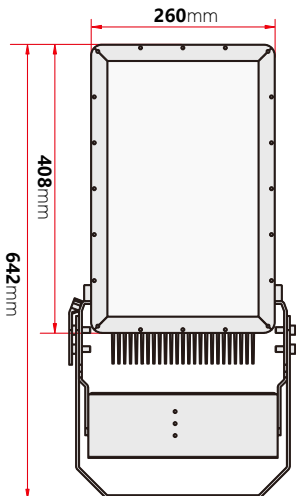

DIMENSIONS & WEIGHT

★ HANDLE THREE VIEW DRAWING

② Left View

③ Vertical View

FIXTURE WEIGHT : 10.7 kg

PHOTOMETRICS

Chart 2: Isocandela Plot
AVERAGE BEAM ANGLE(50%): 71.2 DEG

ORDERING INFORMATION

EXAMPLE PART #: ST-G1-S1 - 100 - NICHIA - MEANWELL- 3K-3000K - 70- 100/277V

ST-G1-S1		NICHIA	MEANWELL			
SERIES	WATTS	LED LIGHT SOURCE	DRIVER	CCT	CRI	INPUT POWER
ST-G1-S1	100 150 200	NICHIA	MEANWELL	3K-3000k 4K-4000k 5K-5000k 5.7K-5700k 6.5K-6500k	70 80 90	100-277V 180-528V (Optional)