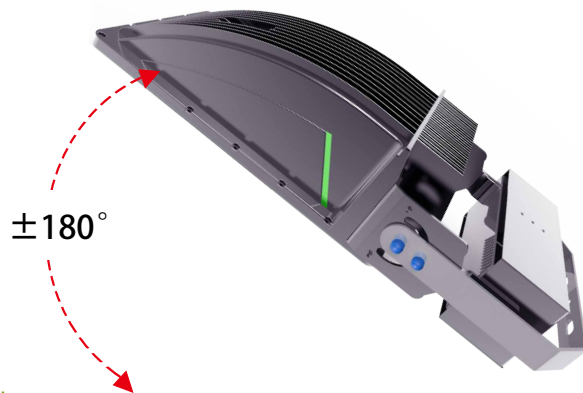

COVER ASYMMETRICAL

PROTECTIVE GRID

LOUVER ASYMMETRICAL

①

②

③

④

ADAPTERS NOTE: We can customize different types adapters and arms.

ADJUSTABLE MOUNT

Adjustable loop mounting bracket rotates 180° for convenient optical control and easy replacement of existing fixture installations.