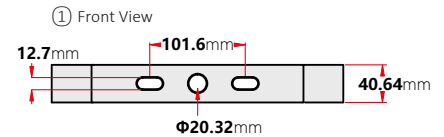

DIMENSIONS & WEIGHT

★ HANDLE THREE VIEW DRAWING

② Left View

③ Vertical View

FIXTURE WEIGHT : 10.7 kg

PHOTOMETRICS

Chart 2: Isocandela Plot
AVERAGE BEAM ANGLE(50%): 71.2 DEG

ORDERING INFORMATION

SPECIFICATIONS

Beam Angle | Asymmetric
Lumen Output | 13,000LM / 19,500LM / 26,000LM
OPERATING TEMPERATURE | -40°C to 50°C
IP RATING | IP 65
LIFE TIME | 50,000hours

LISTINGS

UL Listed
DLC Listed

Other Details