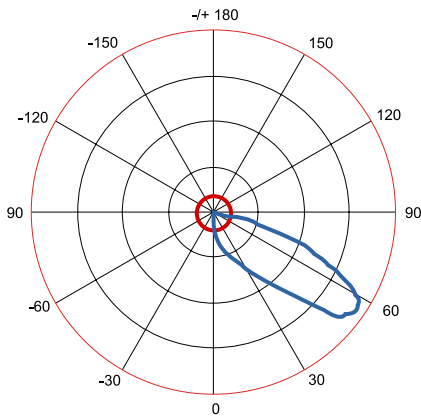

PHOTOMETRICS

Chart 2: Isocandela Plot
AVERAGE BEAM ANGLE(50%): 71.2 DEG

ORDERING INFORMATION

ST-G1-S1		NICHIA	MEANWELL			
SERIES	WATTS	LED LIGHT SOURCE	DRIVER	CCT	CRI	INPUT POWER
ST-G1-S1	100 150 200	NICHIA	MEANWELL	3K-3000k 4K-4000k 5K-5000k 5.7K-5700k 6.5K-6500k	70 80 90	100-277V 180-528V (Optional)

SPECIFICATIONS

Beam Angle | Asymmetric
Lumen Output | 13,000LM / 19,500LM / 26,000LM
OPERATING TEMPERATURE | -40°C to 50°C
IP RATING | IP 65
LIFE TIME | 50,000hours

LISTINGS

UL Listed
DLC Listed

Other Details

Fixture Material | Aluminum
Mounting | U-Bracket / Slip Fitter (optional)
Color | Grey(Other color available)
Warranty | 7 years
EPA | 0.075 m²—0.125 m²

Jiaxing Shinetoo Lighting Co.,Ltd.

Add:No.258, Xingchang Road, Xincheng Town, Xiuzhou District, Jiaxing, Zhejiang, China 314015
Tel: +86-573-8350-0001 Fax: +86-573-8350-0005
Mobile: +86-138-0961-6725/+86-138-1878-3129
Email:Sales@stledlights.com

Shineto Lighting USA LLC