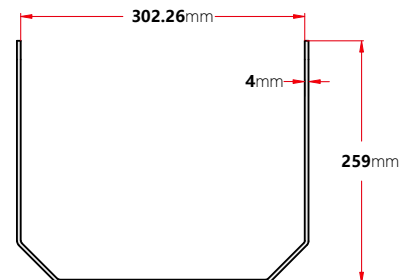

DIMENSIONS & WEIGHT

★ HANDLE THREE VIEW DRAWING

② Left View

③ Vertical View

FIXTURE WEIGHT : 10.7 kg

PHOTOMETRICS

Chart 2: Isocandela Plot
AVERAGE BEAM ANGLE(50%): 71.2 DEG

ORDERING INFORMATION