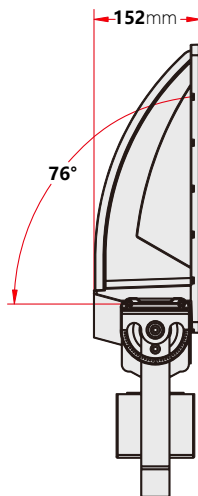

DIMENSIONS & WEIGHT

★ HANDLE THREE VIEW DRAWING

② Left View

③ Vertical View

FIXTURE WEIGHT : 10.7 kg

PHOTOMETRICS

Chart 2: Isocandela Plot
AVERAGE BEAM ANGLE(50%): 71.2 DEG

ORDERING INFORMATION

EXAMPLE PART #: ST-G1-S1 - 100 - NICHIA - MEANWELL- 3K-3000K - 70- 100/277V

ST-G1-S1		NICHIA	MEANWELL			
SERIES	WATTS	LED LIGHT SOURCE	DRIVER	CCT	CRI	INPUT POWER
ST-G1-S1	100 150 200	NICHIA	MEANWELL	3K-3000k 4K-4000k 5K-5000k 5.7K-5700k 6.5K-6500k	70 80 90	100-277V 180-528V (Optional)