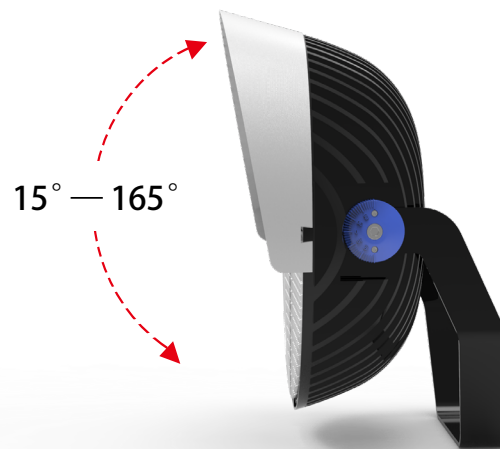

G5 LED STADIUM LIGHTING

1400W, 1600W

FEATURES

- Very low windage area (EPA)
- Only 556mm in diameter can easily replace HID / MH / HPS fixtures on existing poles, wiring and mounting arms
- Light weight design ensures less force on poles
- Unique hollow design for excellent heat dissipation

SPECIFICATIONS

Beam Angle | 15°

Lumen Output | 182,000LM / 208,000LM

OPERATING TEMPERATURE | -40°C to 50°C

IP RATING | Standard with IP 65, IP66 is optional

LIFE TIME | 50,000hours

Other Details

Fixture Material | Aluminum

VGS: Visor Glare Shield

Remote Drivers

Distance from Luminaire May Not Exceed 100' .
Standard Remote Driver Distance from Luminaire is 6'
unless Otherwise Specified.

Adapters

NOTE: We can customize different
types adapters and arms.

Visors

①

②

③

Come standard with type 1 Visor, other types need to be customized.

ADJUSTABLE MOUNT

Adjustable loop mounting bracket rotates 15° —165° for convenient optical control and easy replacement of existing fixture installations.