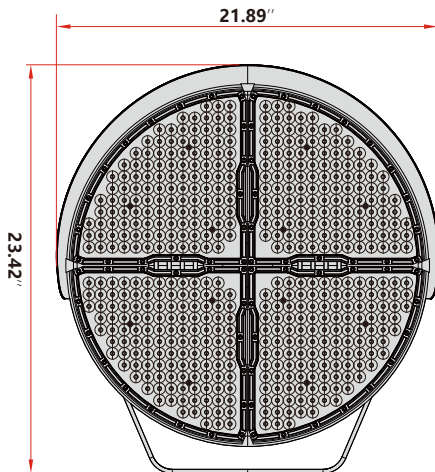

G5 LED STADIUM LIGHTING

1400W, 1600W

FEATURES

- Very low windage area (EPA)
- Only 556mm in diameter can easily replace HID / MH / HPS fixtures on existing poles, wiring and mounting arms
- Light weight design ensures less force on poles
- Unique hollow design for excellent heat dissipation

DIMENSION & WEIGHT

PHOTOMETRICS

ORDERING INFORMATION

EXAMPLE PART #: ST-RSL - 1400 - NICHIA - MEANWELL- 3K- 70-15° - 100/277V

ST-RSL							
SERIES	WATTS	LED LIGHT SOURCE	DRIVER	CCT	CRI	LENS	INPUT POWER
ST-RSL	1400 1600	NICHIA OSRAM	MEANWELL INVENTRONICS	3K-3000k 4K-4000k 5K-5000k 5.7K-5700k 6.5K-6500k	70 80 90	15°	100-277V 180-528V (Optional)

SPECIFICATIONS

Beam Angle | 15°

Lumen Output | 182,000LM / 208,000LM

OPERATING TEMPERATURE | -40°C to 50°C

IP RATING | Standard with IP 65, IP66 is optional

LIFE TIME | 50,000hours

Other Details

Fixture Material | Aluminum