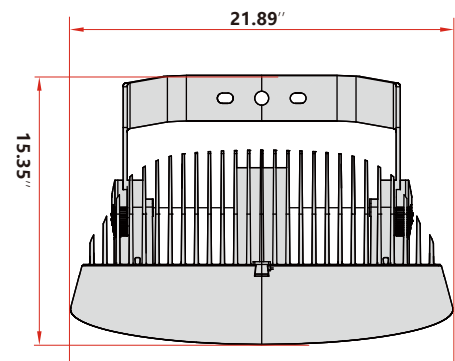

G5 LED STADIUM LIGHTING

1400W, 1600W

FEATURES

- Very low windage area (EPA)
- Only 556mm in diameter can easily replace HID / MH / HPS fixtures on existing poles, wiring and mounting arms
- Light weight design ensures less force on poles
- Unique hollow design for excellent heat dissipation

DIMENSION & WEIGHT

PHOTOMETRICS

ORDERING INFORMATION

EXAMPLE PART #: ST-RSL - 1400 - NICHIA - MEANWELL- 3K- 70-15° - 100/277V

ST-RSL							
SERIES	WATTS	LED LIGHT SOURCE	DRIVER	CCT	CRI	LENS	INPUT POWER
ST-RSL	1400 1600	NICHIA OSRAM	MEANWELL INVENTRONICS	3K-3000k 4K-4000k 5K-5000k 5.7K-5700k 6.5K-6500k	70 80 90	15°	100-277V 180-528V (Optional)

SPECIFICATIONS

Beam Angle | 15°

Lumen Output | 182,000LM / 208,000LM

OPERATING TEMPERATURE | -40°C to 50°C

IP RATING | Standard with IP 65, IP66 is optional

LIFE TIME | 50,000hours

Other Details

Fixture Material | Aluminum