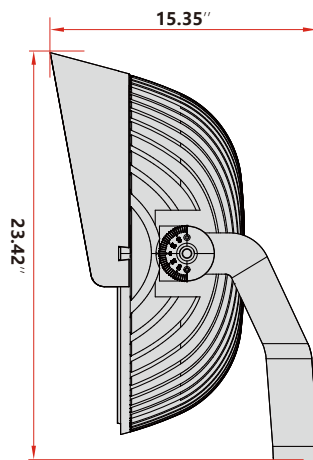

G5 LED STADIUM LIGHTING

1400W, 1600W

FEATURES

- Very low windage area (EPA)
- Only 556mm in diameter can easily replace HID / MH / HPS fixtures on existing poles, wiring and mounting arms
- Light weight design ensures less force on poles
- Unique hollow design for excellent heat dissipation

DIMENSION & WEIGHT

PHOTOMETRICS

ORDERING INFORMATION

EXAMPLE PART #: ST-RSL - 1400 - NICHIA - MEANWELL- 3K- 70-15° - 100/277V

ST-RSL							
SERIES	WATTS	LED LIGHT SOURCE	DRIVER	CCT	CRI	LENS	INPUT POWER
ST-RSL	1400 1600	NICHIA OSRAM	MEANWELL INVENTRONICS	3K-3000k 4K-4000k 5K-5000k 5.7K-5700k 6.5K-6500k	70 80 90	15°	100-277V 180-528V (Optional)

SPECIFICATIONS

Beam Angle | 15°

Lumen Output | 182,000LM / 208,000LM

OPERATING TEMPERATURE | -40°C to 50°C

IP RATING | Standard with IP 65, IP66 is optional

LIFE TIME | 50,000hours

Other Details

Fixture Material | Aluminum